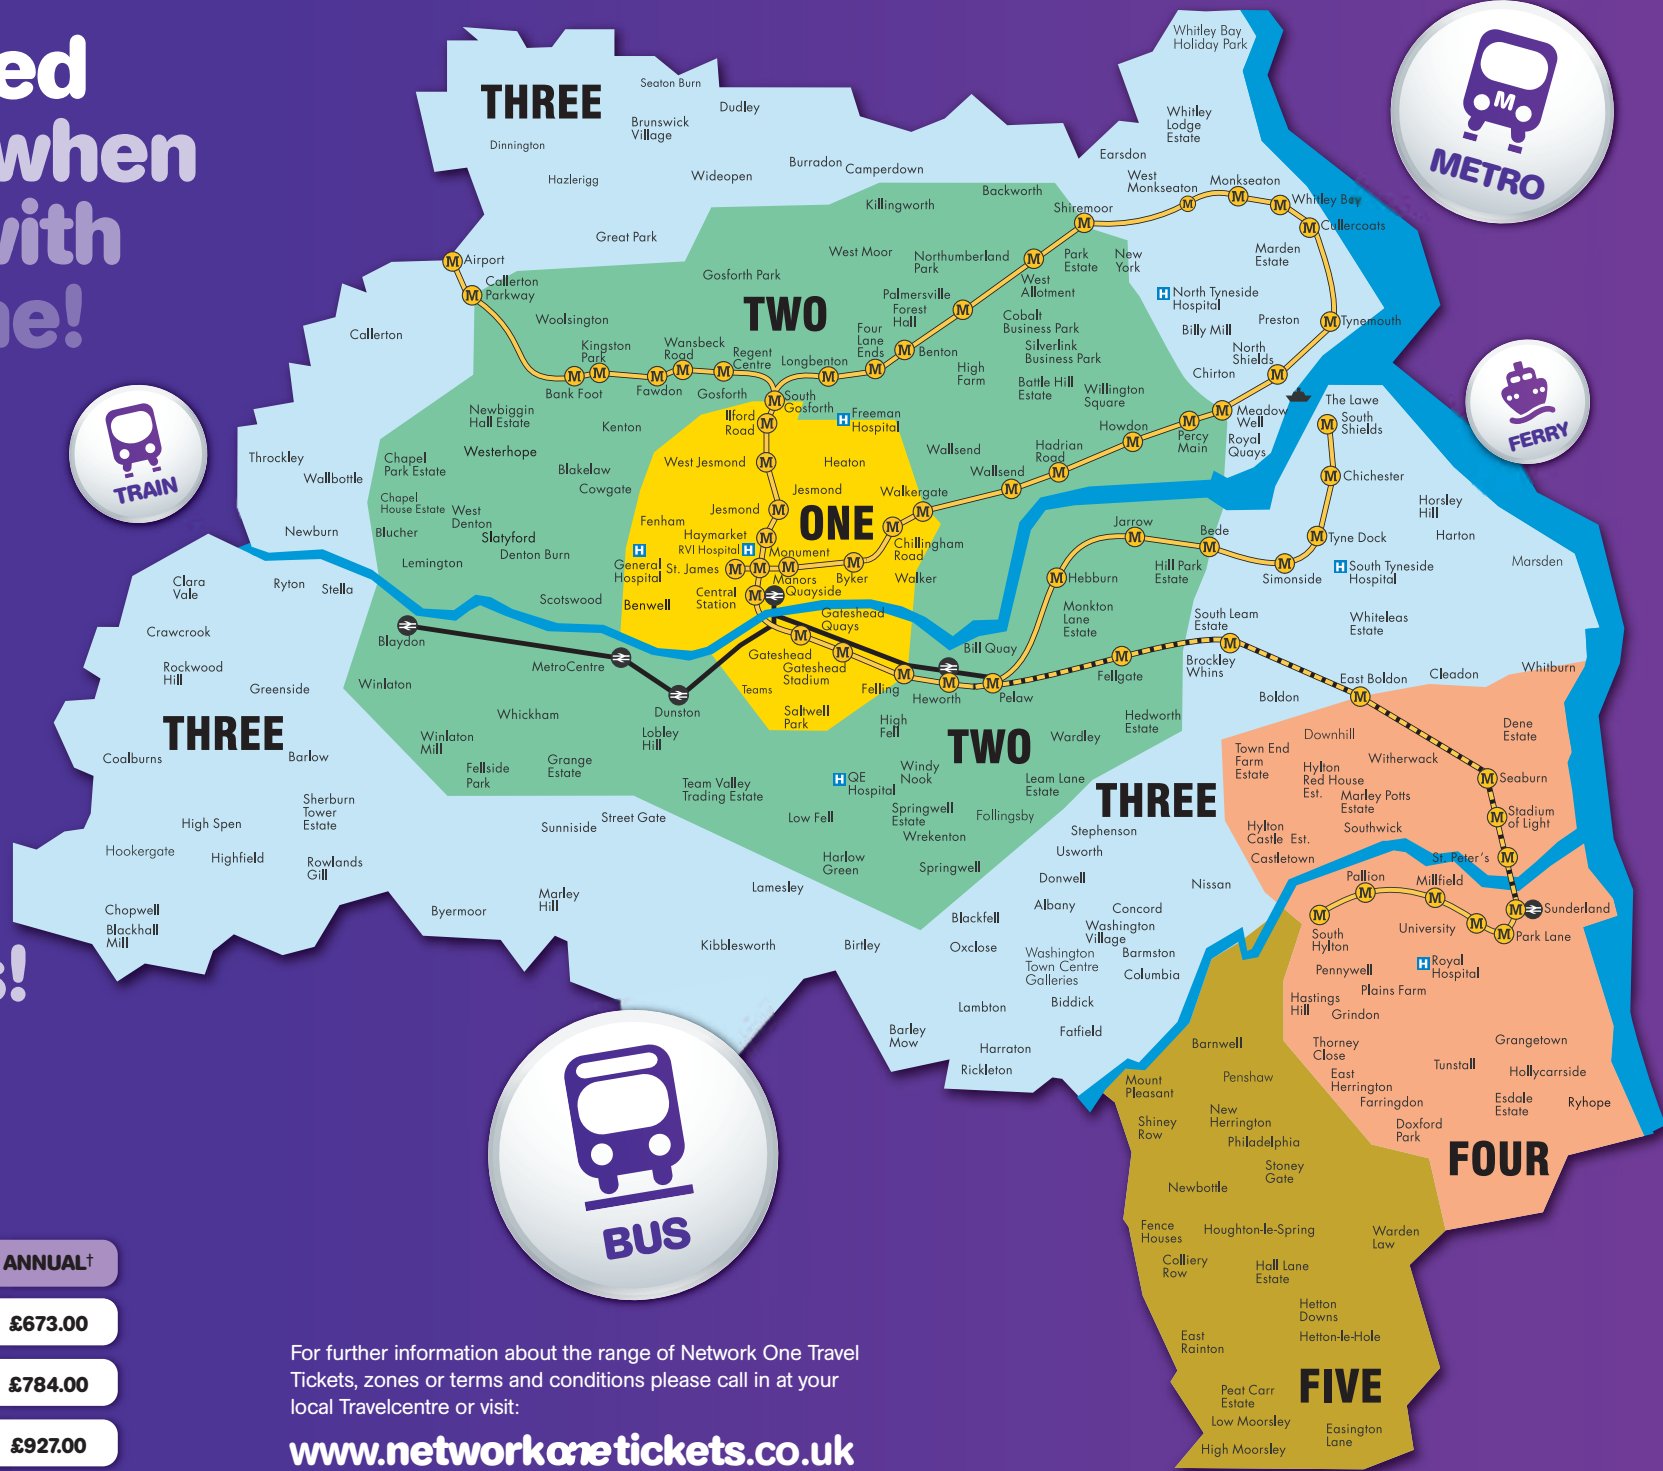

Ideal for commuters and regular travellers, Network One Travel Tickets give you unlimited travel in Tyne and Wear without the problem or extra cost of having to buy individual tickets.

Use your Network One Ticket on the...

Four Lane Ends	Nexus TravelShop, Metro Station
Gateshead	Nexus TravelShop, Heworth Metro
Gateshead	Nexus TravelShop, Interchange
Gateshead	Go North East, MetroCentre Bus Station
Newcastle	MetroShop, Central Station
Newcastle	Nexus TravelShop, Haymarket Metro
Newcastle	Nexus TravelShop, Monument Metro
North Shields	Nexus TravelShop, Metro Station
South Shields	Nexus TravelShop, 34-36 Fowler Street
Sunderland	Nexus TravelShop, Park Lane Interchange
Sunderland	Railway Station
Washington	Go North East, Bus Station

You only need ~~one~~ ticket when you travel with Network One!

We've divided the region into 5 fare zones, so all you need to do is choose the combination that suits you best. Pop into your local Travelcentre and get your Network One Travel Ticket – it couldn't be easier!

Big Savings! Great Tickets! Great Value!

Choose a Network One Travel Ticket and enjoy cut price unlimited travel, across Tyne and Wear*.

Fares applicable from 8 April 2012.

TICKET TYPE	1 WEEK	4 WEEKS	ANNUAL†
1 ZONE	£18.00	£62.00	£673.00
2 ZONES	£20.50	£72.00	£784.00
ALL ZONES	£24.50	£86.00	£927.00